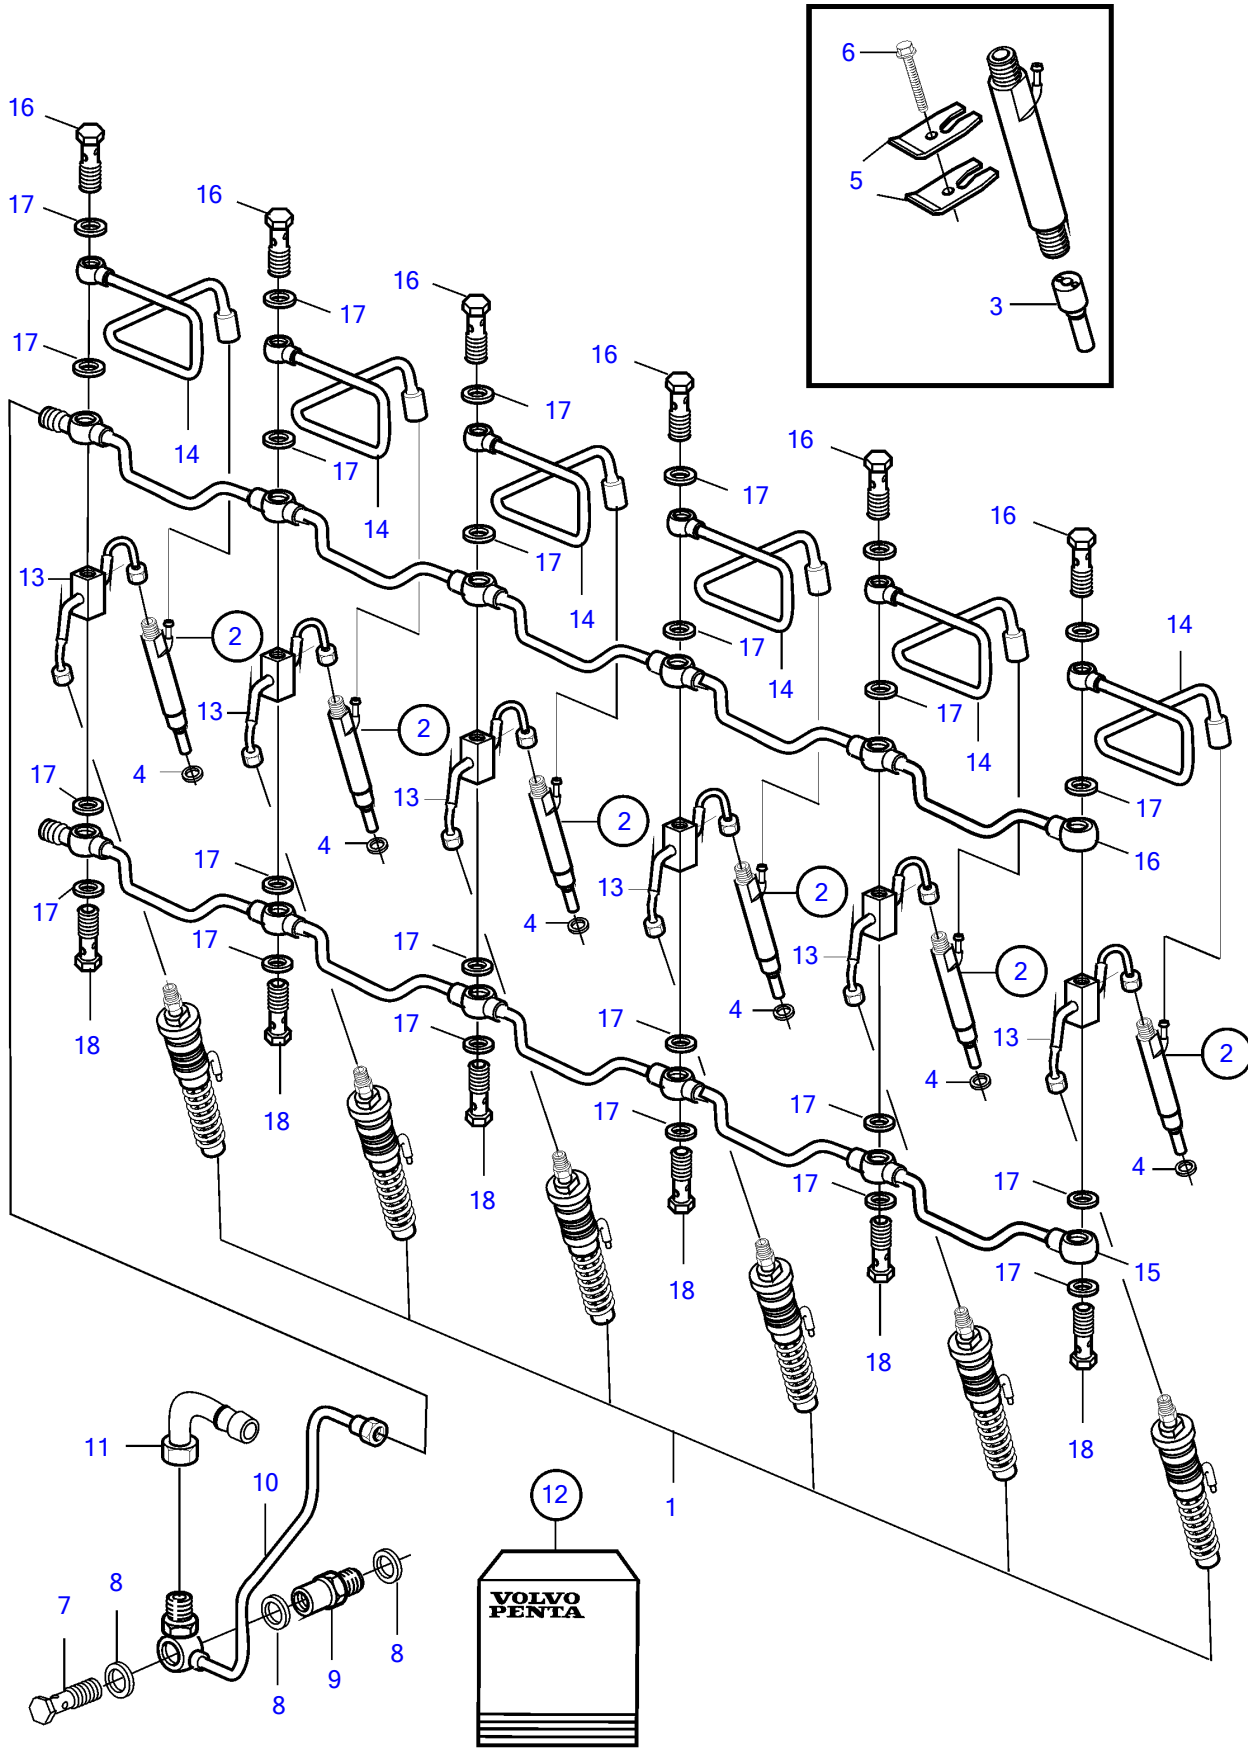

D7A-A T

D7A-A T

REF	PART NO.	QTY	DESCRIPTION	SEE SEC.
1	20500360	6	Injection pump	6281
	3803967	6	Injection pump, exch	6281
	3803967	6	Injection pump	
2	3587509	6	Injector	
	3803944	6	Injector, exch	
	3803944	6	Injector	
3	20508553	6	• Nozzle	
4	11700426	6	Gasket	
5	11700424	12	Bracket	
6	20405559	6	Six point screw	
7	20405847	1	Valve	
8	969011	3	Gasket	
9	20550302	1	Bushing	
10	888768	1	Leak-off line	
11	3586738	1	Hose nipple	
12	3586739	1	Pressure pipe, kit	
13	888762	6	• Fuel pipe, delivery pipe	
14	20759469	6	• Leak-off line	
15	888765	2	• Leak-off line	
16	888766	6	• Hollow screw	
17	947620	30	• Gasket	
18	888767	6	• Hollow screw	